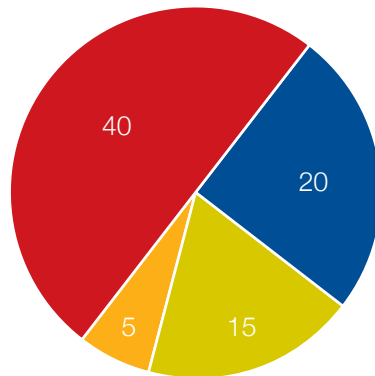

The Current Assembly
AMS with 40 Constituency Seats and 20 Regional Seats

	Votes (%)*	Seats (% of seats)
Lab	39.6%	30 (50%)
Cons	23.8%	14 (23.3%)
PC	18.6%	11 (18.3%)
LD	9.3%	5 (8.3%)

2-Member First-Past-the-Post

	Votes (%)*	Seats (% of seats)
Lab	39.6%	41 (68.3%)
Cons	23.8%	7 (11.6%)
PC	18.6%	10 (16.6%)
LD	9.3%	2 (3.33%)

80 Member STV

	Votes (%)*	Seats (% of seats)
Lab	39.6%	40 (50%)
Cons	23.8%	20 (25%)
PC	18.6%	15 (18.75%)
LD	9.3%	5 (6.25%)

AMS with 30 Constituency Seats and 30 Regional Seats

	Votes (%)*	Seats (% of seats)
Lab	39.6%	27 (45%)
Cons	23.8%	15 (25%)
PC	18.6%	13 (21.7%)
LD	9.3%	5 (8.3%)

- Conservative
- Labour
- Liberal Democrat
- Plaid Cymru