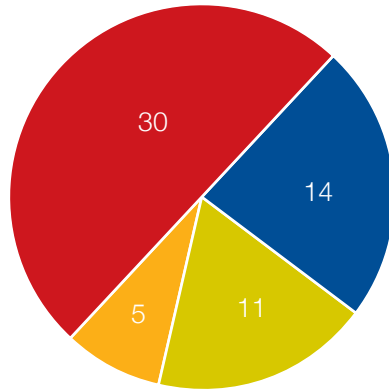

The Current Assembly
AMS with 40 Constituency Seats and 20 Regional Seats

	Votes (%)*	Seats (% of seats)
Lab	39.6%	30 (50%)
Cons	23.8%	14 (23.3%)
PC	18.6%	11 (18.3%)
LD	9.3%	5 (8.3%)

2-Member First-Past-the-Post

	Votes (%)*	Seats (% of seats)
Lab	39.6%	41 (68.3%)
Cons	23.8%	7 (11.6%)
PC	18.6%	10 (16.6%)
LD	9.3%	2 (3.33%)

80 Member STV

	Votes (%)*	Seats (% of seats)
Lab	39.6%	40 (50%)
Cons	23.8%	20 (25%)
PC	18.6%	15 (18.75%)
LD	9.3%	5 (6.25%)

AMS with 30 Constituency Seats and 30 Regional Seats

	Votes (%)*	Seats (% of seats)
Lab	39.6%	27 (45%)
Cons	23.8%	15 (25%)
PC	18.6%	13 (21.7%)
LD	9.3%	5 (8.3%)

- Conservative
- Labour
- Liberal Democrat
- Plaid Cymru