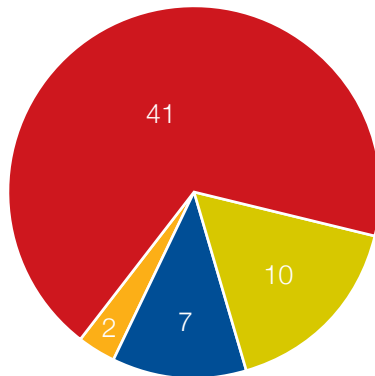

The Current Assembly
AMS with 40 Constituency Seats and 20 Regional Seats

	Votes (%)*	Seats (% of seats)
Lab	39.6%	30 (50%)
Cons	23.8%	14 (23.3%)
PC	18.6%	11 (18.3%)
LD	9.3%	5 (8.3%)

2-Member First-Past-the-Post

	Votes (%)*	Seats (% of seats)
Lab	39.6%	41 (68.3%)
Cons	23.8%	7 (11.6%)
PC	18.6%	10 (16.6%)
LD	9.3%	2 (3.33%)

80 Member STV

	Votes (%)*	Seats (% of seats)
Lab	39.6%	40 (50%)
Cons	23.8%	20 (25%)
PC	18.6%	15 (18.75%)
LD	9.3%	5 (6.25%)

AMS with 30 Constituency Seats and 30 Regional Seats

	Votes (%)*	Seats (% of seats)
Lab	39.6%	27 (45%)
Cons	23.8%	15 (25%)
PC	18.6%	13 (21.7%)
LD	9.3%	5 (8.3%)

- Conservative
- Labour
- Liberal Democrat
- Plaid Cymru