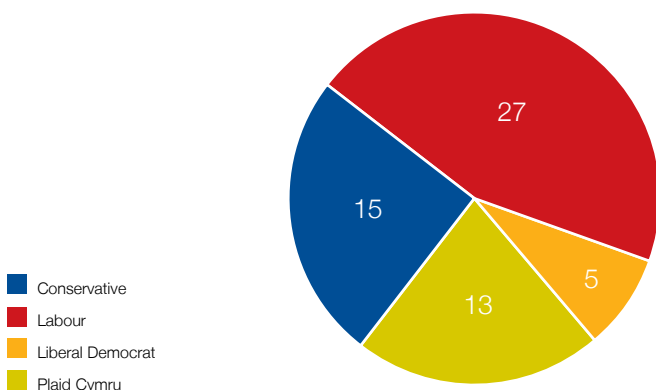

The Current Assembly
AMS with 40 Constituency Seats and 20 Regional Seats

	Votes (%)*	Seats (% of seats)
Lab	39.6%	30 (50%)
Cons	23.8%	14 (23.3%)
PC	18.6%	11 (18.3%)
LD	9.3%	5 (8.3%)

2-Member First-Past-the-Post

	Votes (%)*	Seats (% of seats)
Lab	39.6%	41 (68.3%)
Cons	23.8%	7 (11.6%)
PC	18.6%	10 (16.6%)
LD	9.3%	2 (3.33%)

80 Member STV

	Votes (%)*	Seats (% of seats)
Lab	39.6%	40 (50%)
Cons	23.8%	20 (25%)
PC	18.6%	15 (18.75%)
LD	9.3%	5 (6.25%)

AMS with 30 Constituency Seats and 30 Regional Seats

	Votes (%)*	Seats (% of seats)
Lab	39.6%	27 (45%)
Cons	23.8%	15 (25%)
PC	18.6%	13 (21.7%)
LD	9.3%	5 (8.3%)

- Conservative
- Labour
- Liberal Democrat
- Plaid Cymru

*Votes used are an amalgamation of Constituency and List Votes